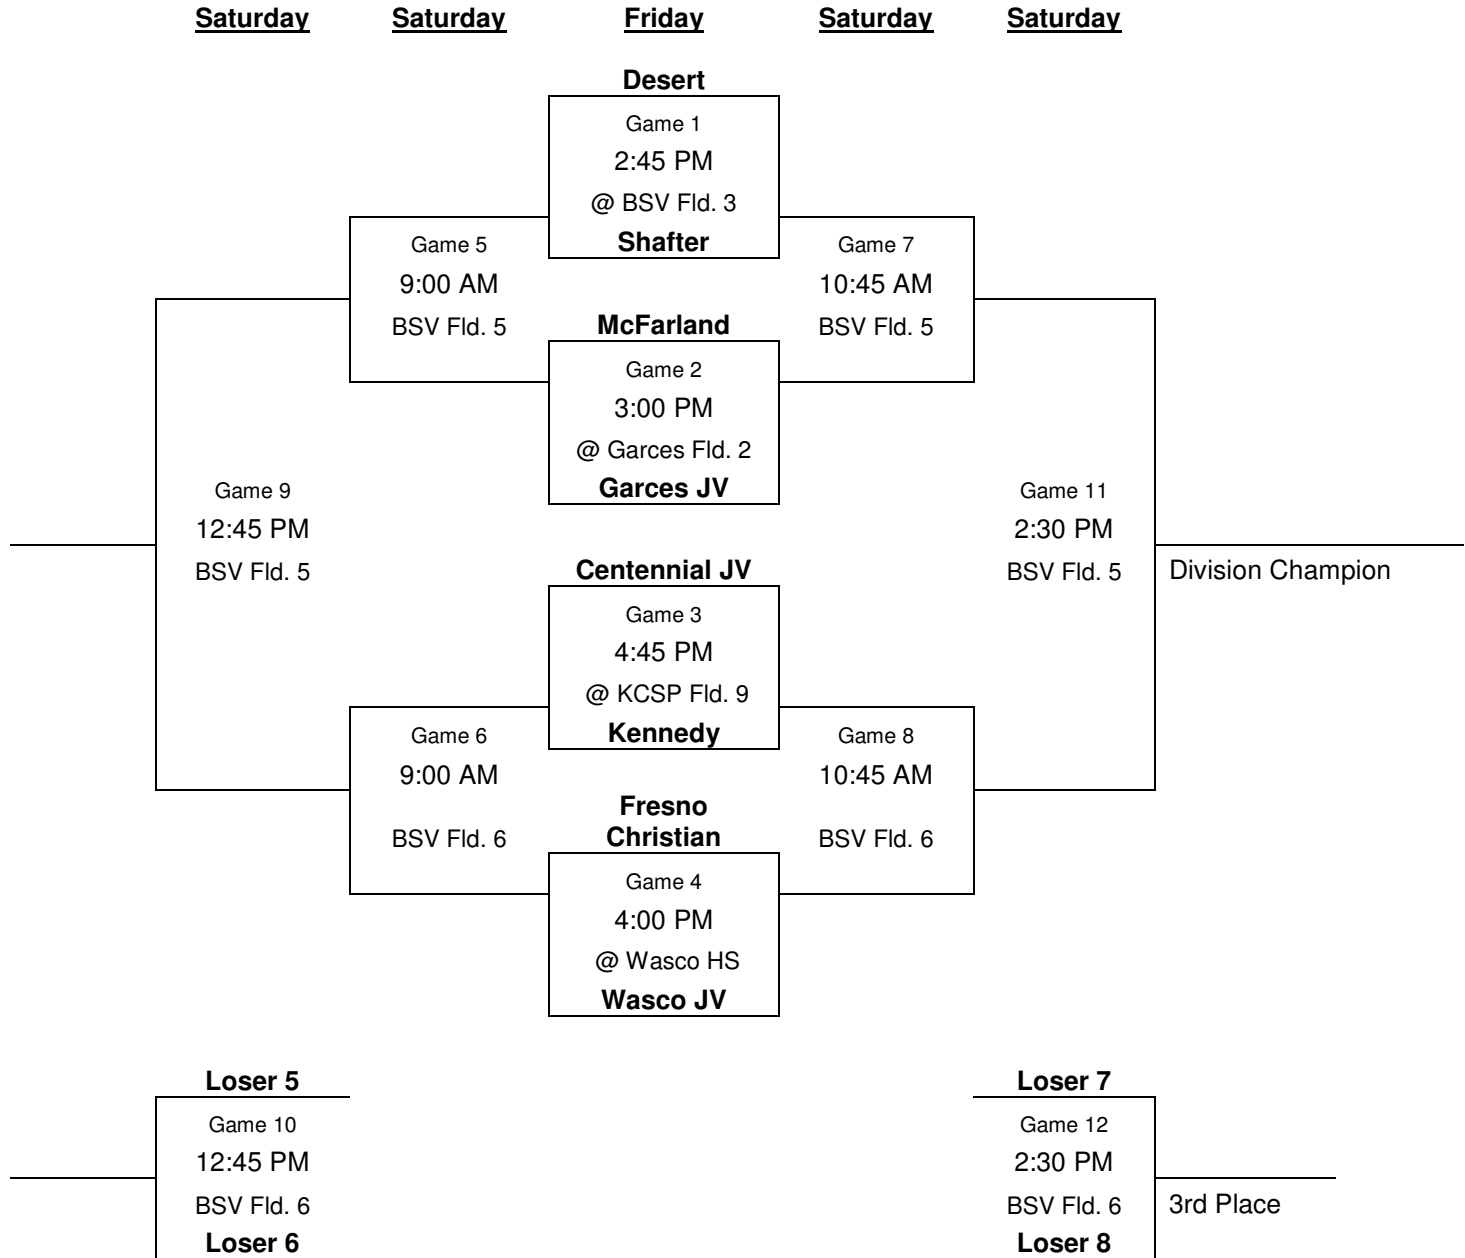

Girls Bronze

40 minute halves/10 minute halftime/2x10 minute golden-goal OT/PKs.

Top of bracket wears white jerseys or by mutual agreement.

Trophies: 1st, 2nd & 3rd/Individual Awards: 1st